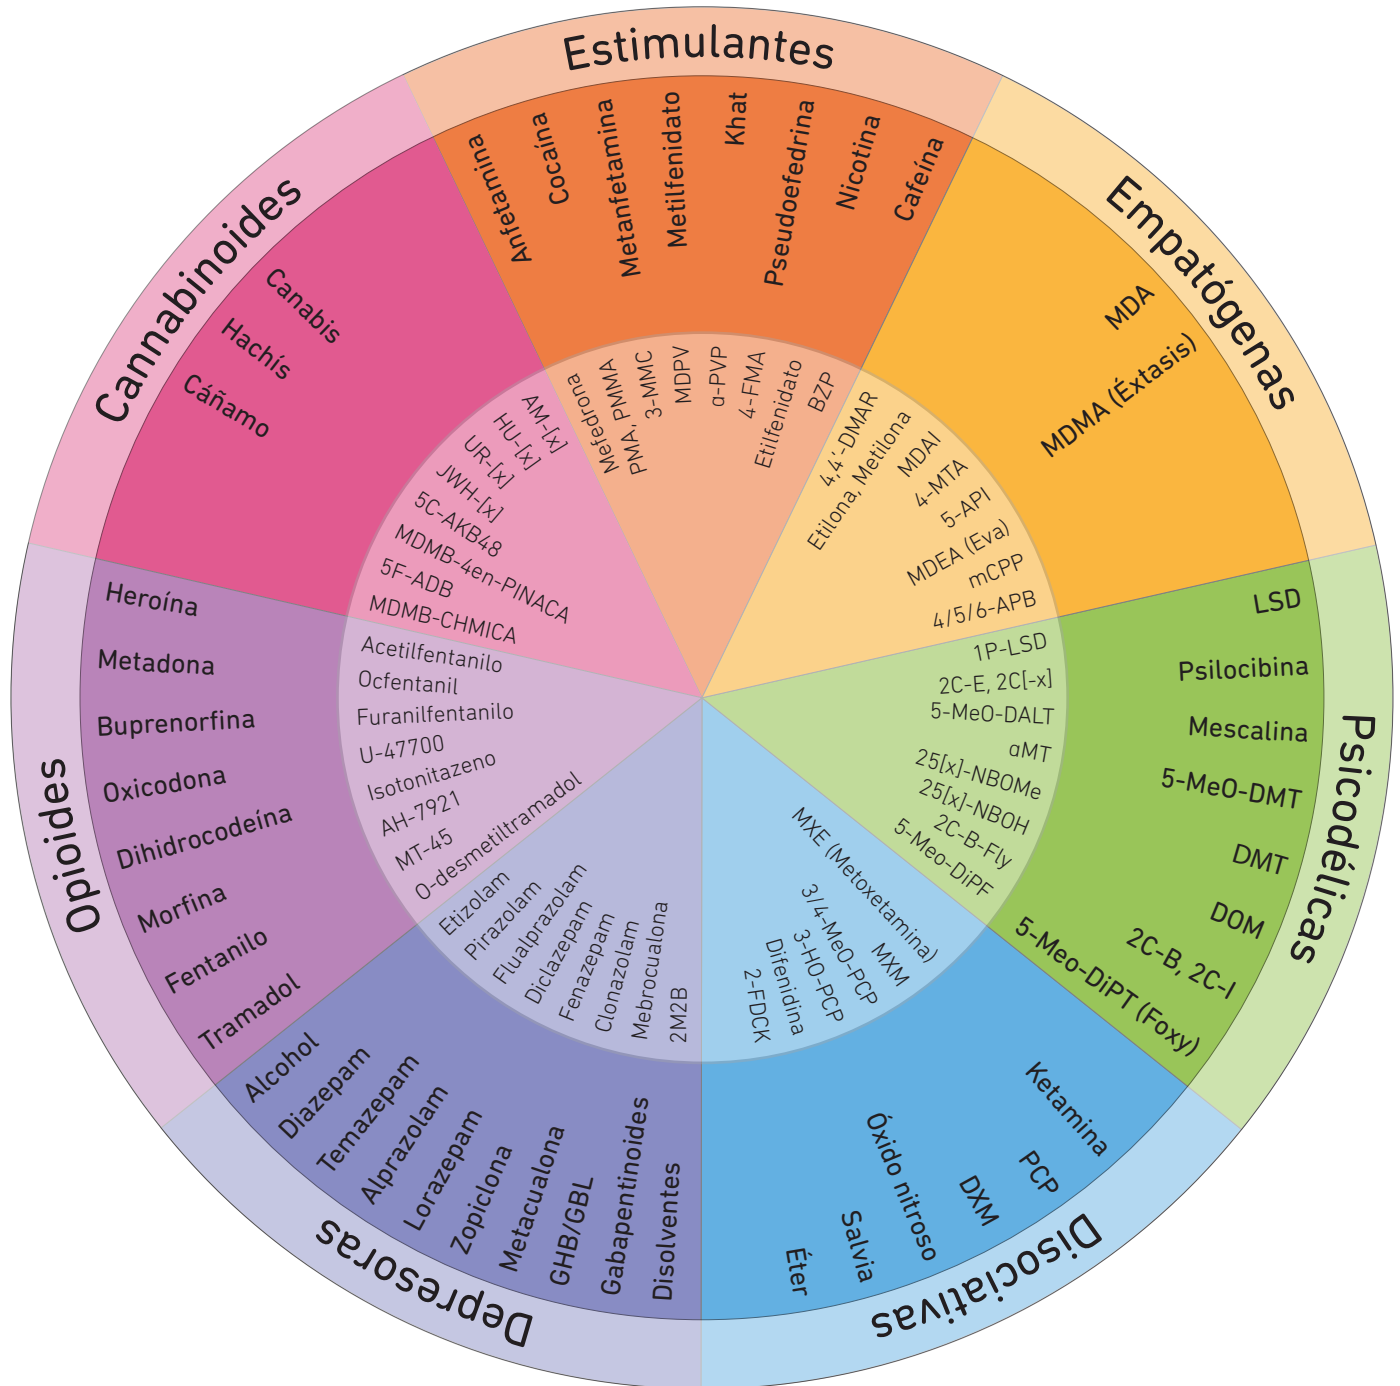

La Rueda de las Drogas

Un nuevo modelo de conocimiento sobre sustancias

[NSP/drogas establecidas • versión 2.0 • 23/09/2021]

Anillo exterior: Sustancias psicoactivas establecidas

Anillo interior: Nuevas sustancias psicoactivas (NSP)

Designed in collaboration with DrugWatch: an informal association of charities, organisations and individuals who share an interest in establishing a robust early warning system in the UK for all types of drugs.