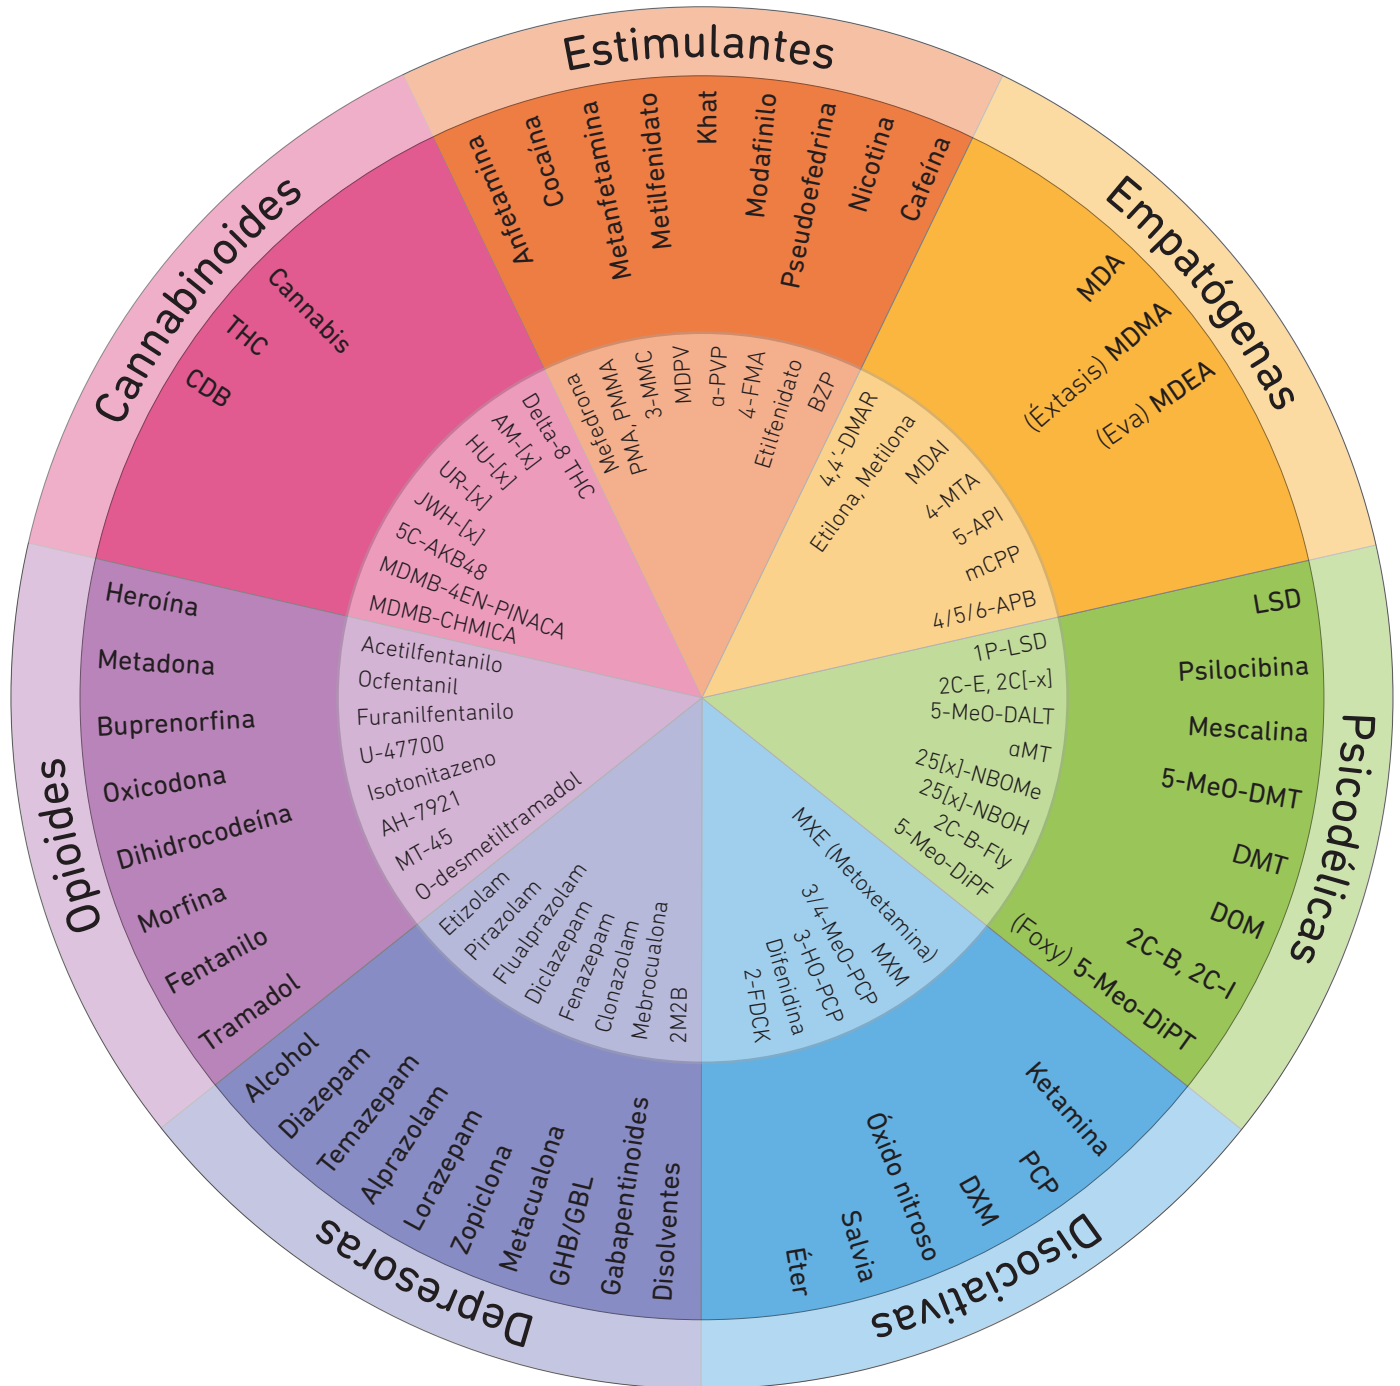

La Rueda de las Drogas

Un nuevo modelo de conocimiento sobre sustancias psicoactivas

[NSP/drogas establecidas • versión 3.0.1 • 15/04/2022]

Anillo exterior: Sustancias psicoactivas establecidas

Anillo interior: Nuevas sustancias psicoactivas (NSP)

Designed in collaboration with DrugWatch: an informal association of charities, organisations and individuals who share an interest in establishing a robust early warning system in the UK for all types of drugs.