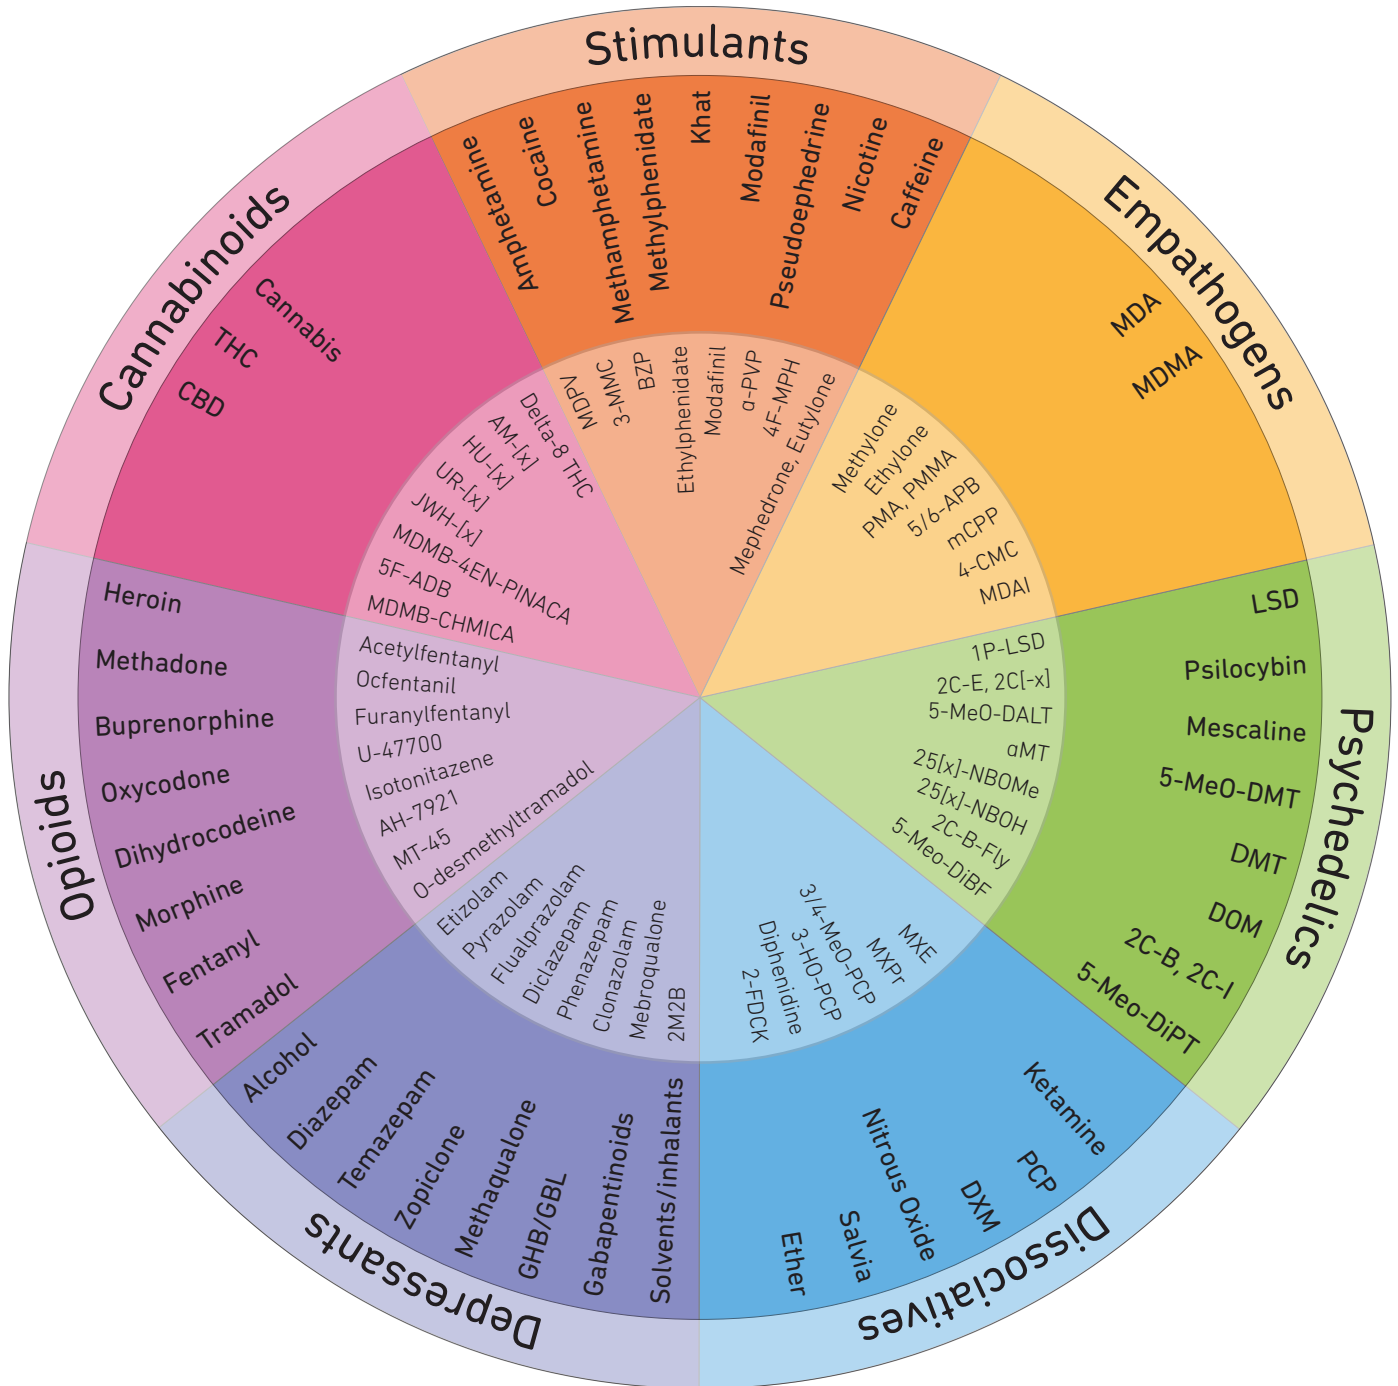

The Drugs Wheel

A new model for substance awareness

[NPS/Established version 1.0.4 • 15/04/2022]

Outer ring: Established psychoactive substances

Inner ring: Newer psychoactive substances

Not to be used for commercial purposes, visit www.thedrugswheel.com for licencing details

Designed in collaboration with DrugWatch: an informal association of charities, organisations and individuals who share an interest in establishing a robust early warning system in the UK for all types of drugs.