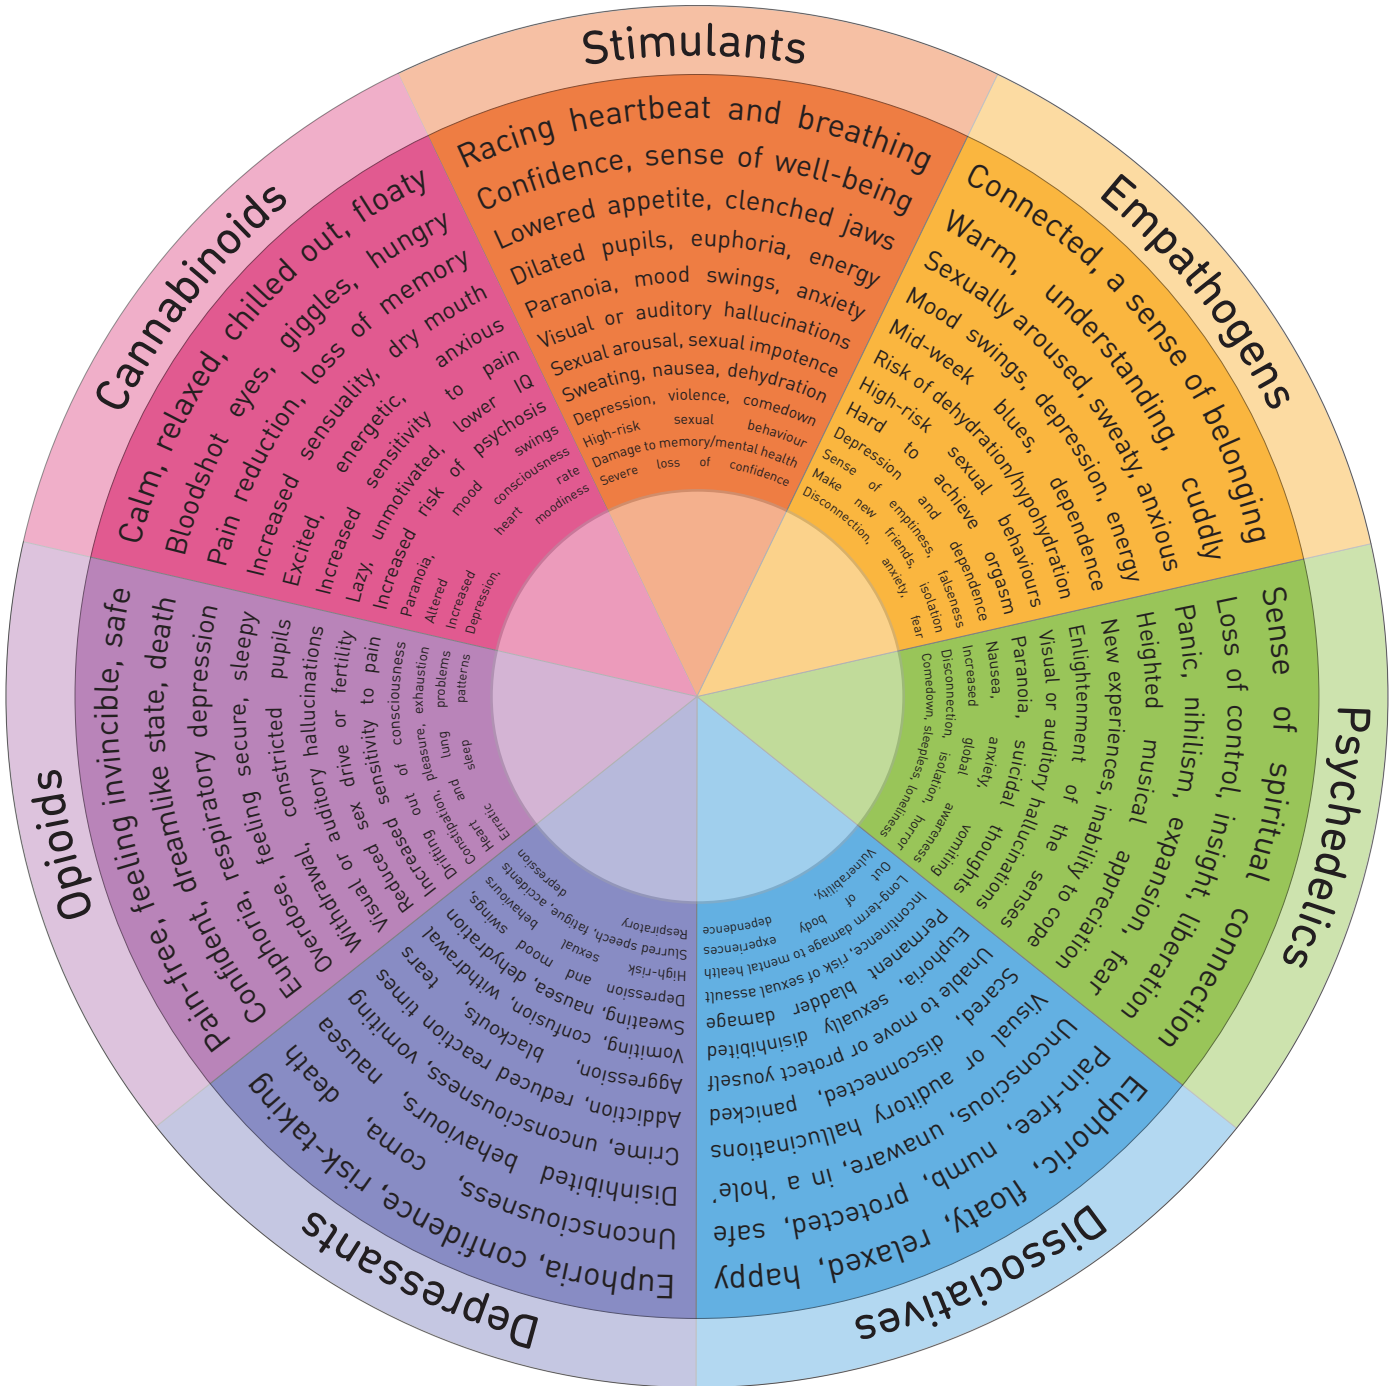

# The Drugs Wheel

A new model for substance awareness

[Effects Wheel • 26/09/2021]

Not to be used for commercial purposes, visit [www.thedrugswheel.com](http://www.thedrugswheel.com) for licencing details

Designed in collaboration with DrugWatch: an informal association of charities, organisations and individuals who share an interest in establishing a robust early warning system in the UK for all types of drugs.