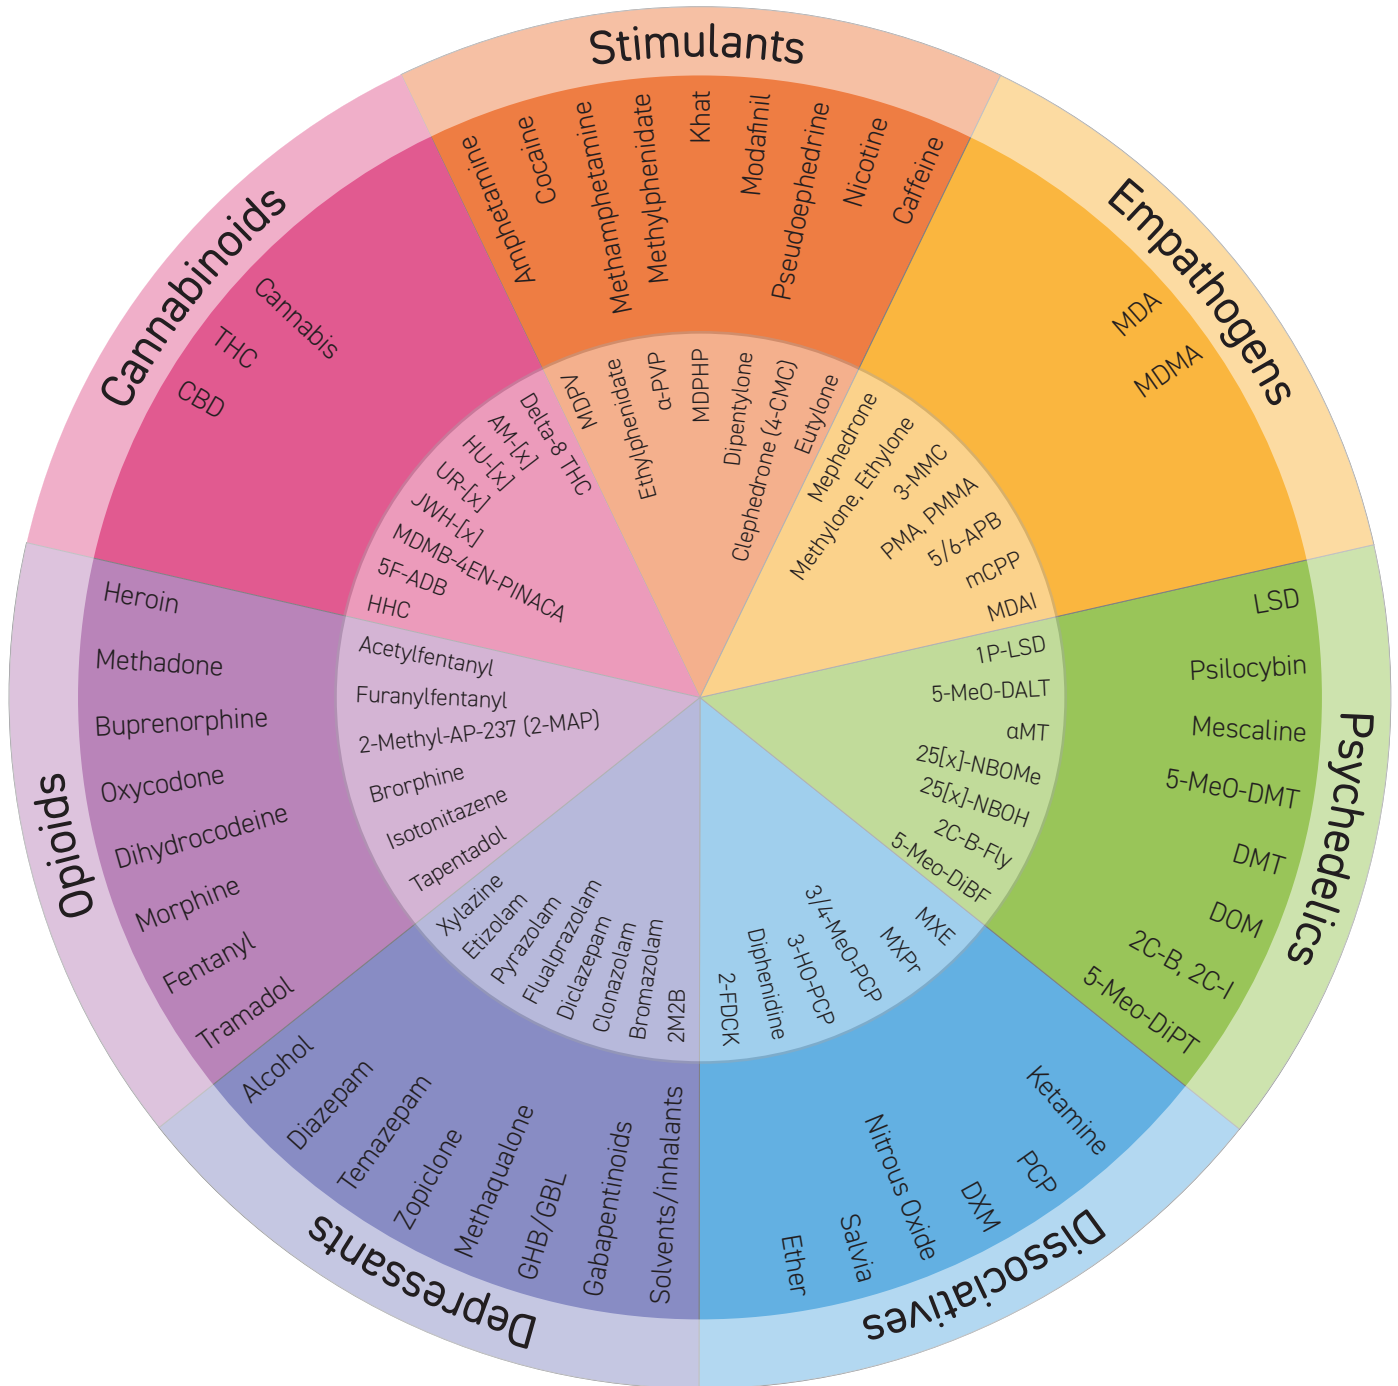

The Drugs Wheel

A new model for substance awareness

[NPS/Established version 1.1.0 • 21/04/2024]

Outer ring: Established psychoactive substances

Inner ring: Newer psychoactive substances

In memory of harm reduction pioneer Dr Russell Newcombe (aka Dr Nuke)

Designed in collaboration with UK & Ireland DrugWatch: an informal association of charities, organisations and individuals who share an interest in establishing a robust early warning system in the UK for all types of drugs.